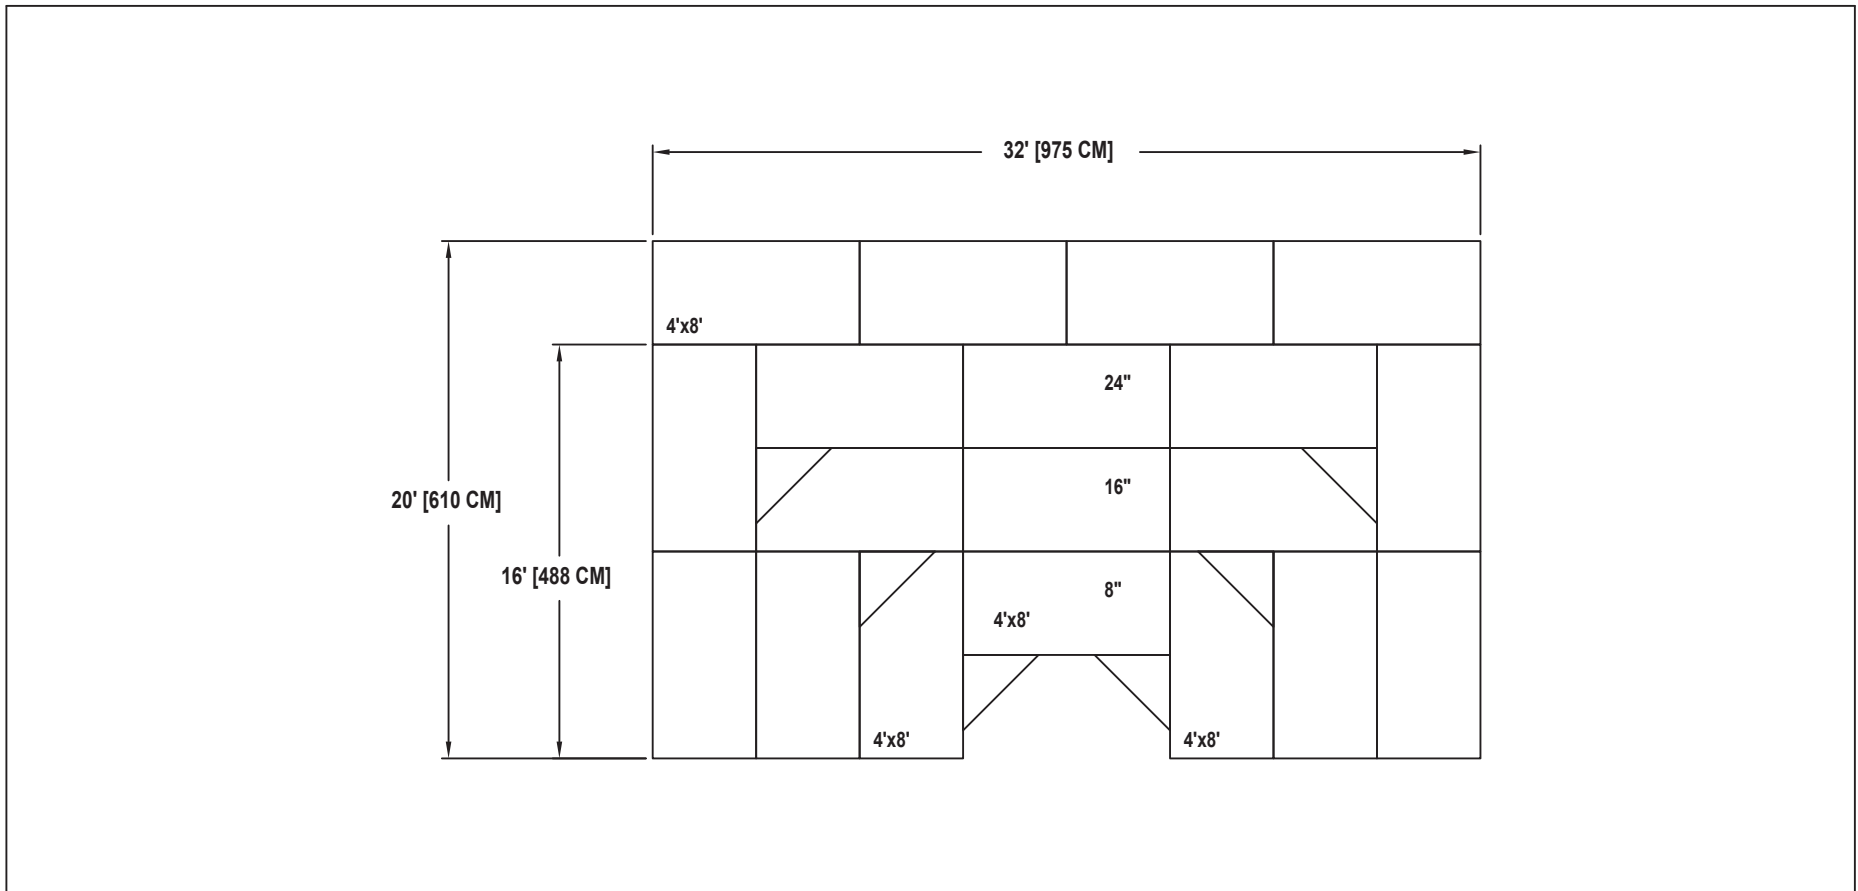

BAND / ORCHESTRA RECTANGULAR RISER SET NO. 125 WITH NO. 12 EXTENSION

SEATING CAPACITY NOT USING THE FLOOR, 45 (SEATS 53 WITH EXTENSION).
SEATING CAPACITY WITH ONE ROW ON THE FLOOR, 48 (SEATS 56 WITH EXTENSION).
SEATING CAPACITY IS BASED ON 32" CHAIR SPACING.